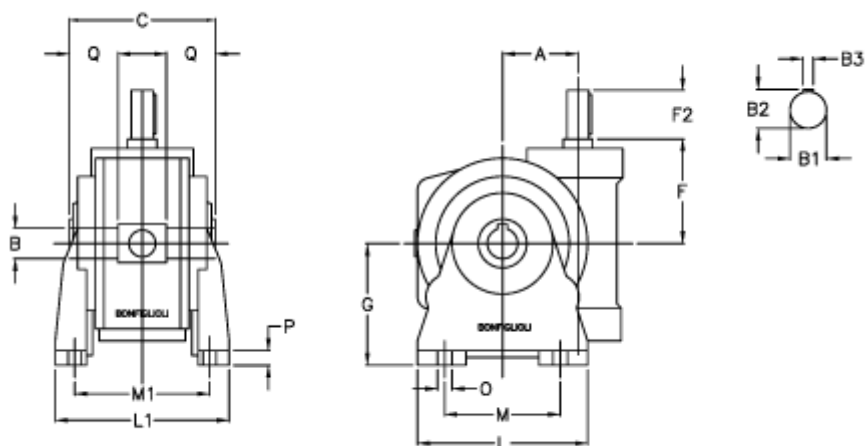

Article number: 3901130030300

Description: Worm gear with solid input shaft  
VF 130V-30-HS

## Measures

a	= 130.0	F2 = 60	Q = 52.5
B	= 45	g = 195	
B1	= 30	L = 310	
B2	= 33.0	L1 = 245	
B3	= 8	m = 220	
C	= 165	M1 = 191.0	
Description	= VF 130V-xx-HS	O = 16.0	
F	= 160.0	P = 18	